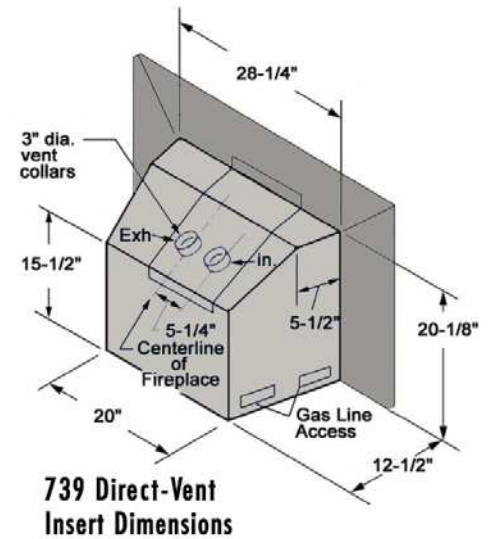

G3 CLASSIC

DIRECT VENT INSERT

In true Valor fashion, the Legend G3 Classic boasts impressive radiant warmth and a powerful Secondary Heat Exchanger. An industry leader in flame output and advanced controls, the Legend G3 Classic maximizes energy efficiency and home comfort.

The ValorStat remote manages your heating needs with convenience, reliability and simplicity. Valor's touch button handset adjusts flame levels and has programmable options, including timer and temperature control.

No Power, No Problem—a fully functional heater, the G3 Classic does not require electricity, providing the perfect mixture of radiant and convective warmth when you need it.

Every Legend G3 Classic includes

- ☐ Realistic ceramic logs
- ☐ ValorStat remote control
- ☐ Matte Black front
- ☐ Valor radiant warmth
- ☐ Plain black liner
- ☐ Standing pilot*

Once you've chosen from 16 available trims, your design is complete and ready for installation. For all the Legend G3 Classic trims and accessories, visit valorfireplaces.com/g3classic

MODEL/ FUEL BTU/hr	Model	Fuel	Max. Input	Min. Input	EnerGuide	Max. Output w/o fan*
	739-72ILN	NG	26,000	6,500	65.4%	17,490
	739-72ILP	LPG	24,000	13,000	62.4%	16,171

* EnerGuide Ratings and Outputs have been determined without a fan/blower, using the CSA P.4.1-15 test method

Certified to ANSI Z21.88-2016 / CSA 2.33-2016 Vented Gas Fireplace Heater American National Standard CGA - 2.17-91 Gas Fired Appliances for use at High Altitudes

FIREPLACE SAFETY — USE RADIANT HEAT SAFELY

Fireplace surfaces, in particular the glass viewing window, are extremely hot during operation and will remain hot for a period of time after the fireplace is turned off. Contact with the hot glass can cause severe burns. Close adult supervision is required if there are young children, or at-risk individuals in the house. Included with your purchase, a Valor barrier screen is recommended at all times. Install an approved aftermarket safety gate to keep toddlers, young children and at-risk individuals a safe distance from the fireplace. To learn more, please visit valorfireplaces.com/safety.

valorfireplaces.com