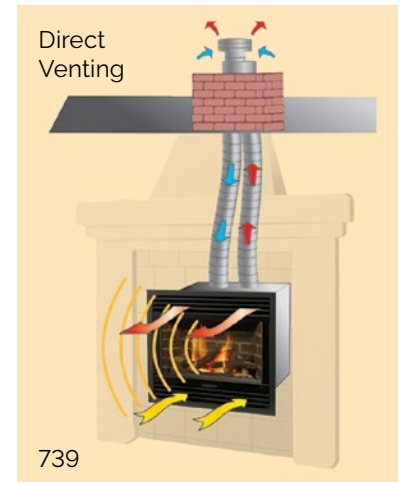

G3 CLASSIC

DIRECT VENT INSERT

In true Valor fashion, the Legend G3 Classic boasts impressive radiant warmth and a powerful Secondary Heat Exchanger. An industry leader in flame output and advanced controls, the Legend G3 Classic maximizes energy efficiency and home comfort.

The ValorStat remote manages your heating needs with convenience, reliability and simplicity. Valor's touch button handset adjusts flame levels and has programmable options, including timer and temperature control.

No Power, No Problem—a fully functional heater, the G3 Classic does not require electricity, providing the perfect mixture of radiant and convective warmth when you need it.

Every Legend G3 Classic includes

- ☐ Realistic ceramic logs
- ☐ ValorStat remote control
- ☐ Matte Black front
- ☐ Valor radiant warmth
- ☐ Plain black liner
- ☐ Standing pilot*

Once you've chosen from 16 available trims, your design is complete and ready for installation. For all the Legend G3 Classic trims and accessories, visit valorfireplaces.com/g3classic

MODEL/ FUEL BTU/hr	Model	Fuel	Max. Input	Min. Input	EnerGuide	Max. Output w/o fan*
	739-72ILN	NG	26,000	6,500	65.4%	17,490
	739-72ILP	LPG	24,000	13,000	62.4%	16,171

* EnerGuide Ratings and Outputs have been determined without a fan/blower, using the CSA P.4.1-15 test method

Certified to ANSI Z21.88-2016 / CSA 2.33-2016 Vented Gas Fireplace Heater American National Standard CGA - 2.17-91 Gas Fired Appliances for use at High Altitudes

FIREPLACE SAFETY — USE RADIANT HEAT SAFELY

Fireplace surfaces, in particular the glass viewing window, are extremely hot during operation and will remain hot for a period of time after the fireplace is turned off. Contact with the hot glass can cause severe burns. Close adult supervision is required if there are young children, or at-risk individuals in the house. Included with your purchase, a Valor barrier screen is recommended at all times. Install an approved aftermarket safety gate to keep toddlers, young children and at-risk individuals a safe distance from the fireplace. To learn more, please visit valorfireplaces.com/safety.

valorfireplaces.com