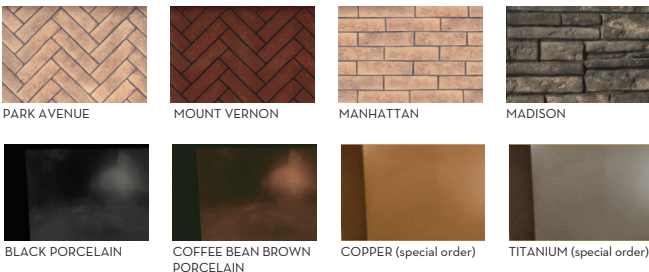

FIREBOX PANEL OPTIONS

BURNER OPTIONS