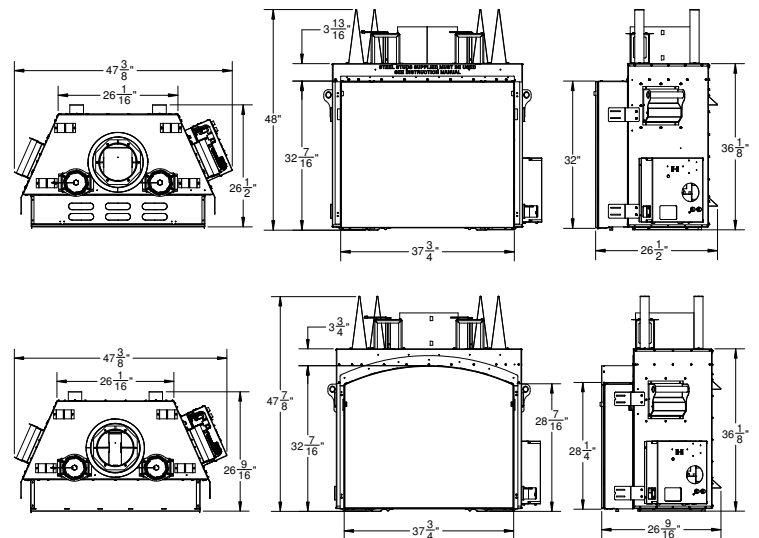

PRODUCT FEATURES

- Clean Face with huge ceramic disappearing glass
- Flush Hearth for authentic look of a wood burning fire
- Create your perfect fire inside the firebox with Design-A-Fire
- Integrated Micro-Mesh Safety Screen
- Overhead LED Interior Lighting
- Natural gas or propane
- Battery back-up to operate during power outages
- Versatile Installation up to 110 feet from an exterior wall with optional power venting
- Superior materials and construction
- Full integration with Smart Home Control Systems
- Total square inches of viewing area: 983.5 (941.5 Arch)
- BTU Input NG/LP: 47,000 high, 35,000 low
- Efficiency 26.8% (Based on CPSA P.4.1-15)

Please note: Due to elevation and fuel type, flame characteristics may not be exactly as shown.

FIREBOX PANEL OPTIONS

BURNER OPTIONS

DIMENSIONS (SERIES D)

Weight: TC36 396 lbs. | TC36 Arch 404 lbs.