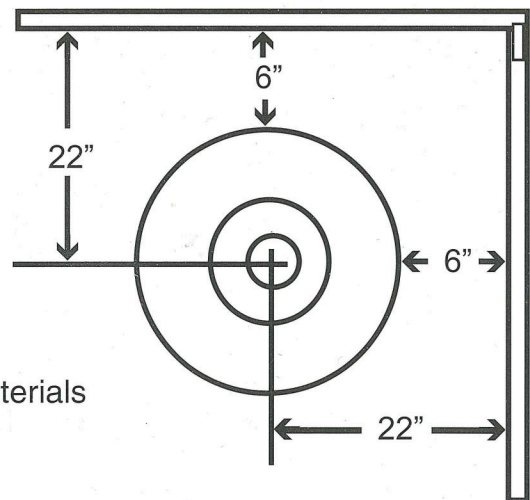

## Features:

- BTU Input: Natural Gas 63,000
- Propane Not Available
- Wall Clearance to combustibles 6"
- Requires Class A All-Fuel Chimney
- Adjustable Flame Height
- Remote control included - Optional thermostat available
- Piezo ignitor
- Millivolt pilot system does not require power
- Includes matching pipe to 8' ceiling height
- Ceramic fiber logs with realistic glowing embers
- Constructed from 12 and 16 Gauge Steel
- Ceramic glass provides 360° view of fire
- Can be placed directly on carpet or wood floors
- Listed by Warnock Hersey - USA and Canada
- Limited 5 year Warranty

## CLEARANCES

Straight Wall Clearance 6"

Corner Installation Clearance 6"

6" to Combustible Materials