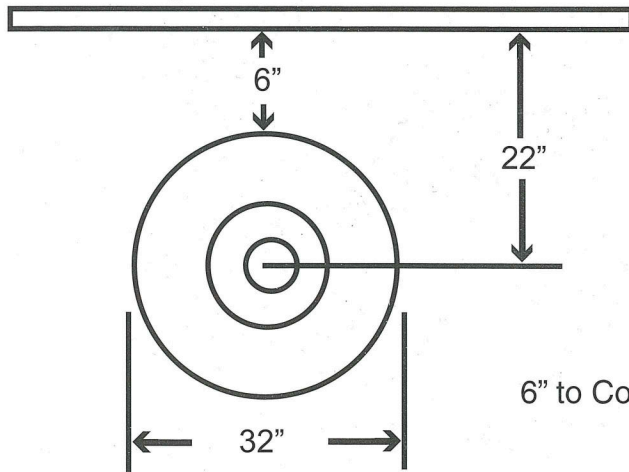

# GAS SPIN-A-FIRE

Test Report No. J960002429-231  
ANSI Z21.50-1996-CGA 2.22-M96

Must Be Connected to 8" All Fuel Chimney  
**(Do not connect to gas "B" Vent)**

## CLEARANCES

Straight Wall Clearance 6"

Corner Installation Clearance 6"

6" to Combustible Materials