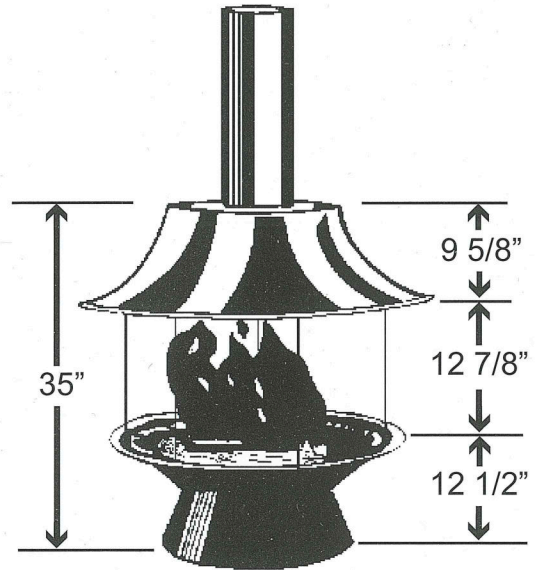

The versatility of the Gas Spin-A-Fire is unlimited, center of the room, in the corner, or near a straight wall with only a 6" clearance from combustible materials. Remote control is standard with the Gas Spin-A-Fire.

# GAS SPIN-A-FIRE

Test Report No. J960002429-231  
ANSI Z21.50-1996-CGA 2.22-M96

Must Be Connected to 8" All Fuel Chimney  
**(Do not connect to gas "B" Vent)**

## Features:

- BTU Input: Natural Gas 63,000
- Propane Not Available
- Wall Clearance to combustibles 6"
- Requires Class A All-Fuel Chimney
- Adjustable Flame Height
- Remote control included - Optional thermostat available
- Piezo ignitor
- Millivolt pilot system does not require power
- Includes matching pipe to 8' ceiling height
- Ceramic fiber logs with realistic glowing embers
- Constructed from 12 and 16 Gauge Steel
- Ceramic glass provides 360° view of fire
- Can be placed directly on carpet or wood floors
- Listed by Warnock Hersey - USA and Canada
- Limited 5 year Warranty

## CLEARANCES

Straight Wall Clearance 6"

Corner Installation Clearance 6"

6" to Combustible Materials