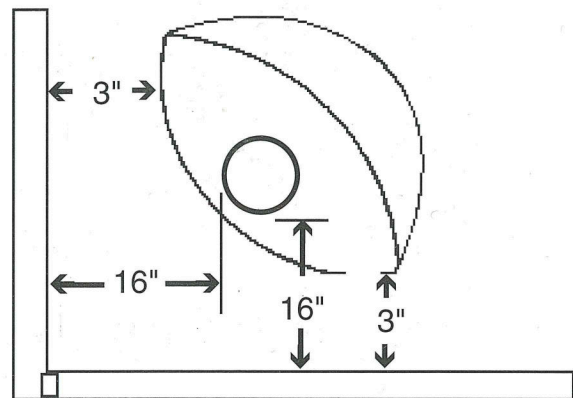

Corner Installation

Malm Fireplaces, Inc.

368 Yolanda Avenue - Santa Rosa Ca 95404

(707) 523-7755 (800) 535-8955

Fax: (707) 571-8036

www.malmfireplaces.com

email: malmfire@metro.net

Dealer:

Toronto Home Comfort

Toronto 31-2300 Lawrence Ave. E.

Concord 174-7250 Keele St.

416-755-8624

www.TorontoHomeComfort.com