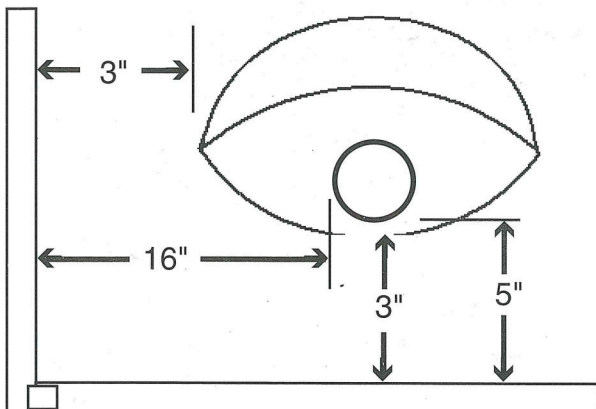

CLEARANCES

Sidewall and Backwall Installation