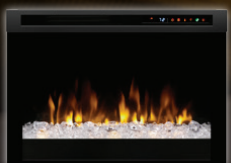

XHD23L

23" Plug-in Electric Firebox

23" x 20-1/2" x 7-1/2" (WxHxD)

58.4 cm x 51.9 cm x 18.9 cm

120 V | 1,500 W | 5,000 BTU

All-season Flames

Cool Touch Glass

Also available with Acrylic Ice

XHD23G

23" x 20-1/2" x 7-1/2" (WxHxD)

58.4 cm x 51.9 cm x 18.9 cm