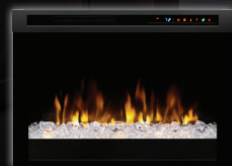

Multi-Fire XHD™ Flame Effect
High-contrast flames feature improved brightness and character for a dazzling, lifelike effect.

Realogs®
Molded from meticulously selected and charred hardwood and positioned to maximize the illusion of depth and the appearance of burning firewood (XHD23L, XHD26L, XHD28L).

Acrylic Ice Media Bed
Light plays through different size pieces and sparkle in a spectrum of colors (XHD23G, XHD26G, XHD28G).

Customizable Flame
The Multi-Fire® technology allows you to adjust the speed of the flame to create the perfect atmosphere to suit your mood or room.

Hidden Touch Controls
Settings and temperature display are hidden when not in use.

Media Accent Colors
Choose from a variety of brilliant color themes or cycle through a range of colors using the custom mode, freezing on the hue of your choice.

Built-in Timer
Automatically turns the unit off after up to 8 hours.

LED Lighting
Flame and lights use brilliant, low-energy LED's that require zero maintenance.

Powerful Heating
Powerful fan-forced heater provides on-demand heat for up to 1,000 square feet.

Multi-function Remote
Control the fireplace features from the comfort of your chair.

Just Plug It In
Simply plug into any standard household outlet for instant ambiance.

XHD28L

28" Plug-in Electric Firebox
27-3/8" x 23-1/2" x 7-1/2" (WxHxD)
69.5 cm x 59.7 cm x 18.9 cm
120 V | 1,500 W | 5,000 BTU

- **All-season Flames**
- **Cool Touch Glass**