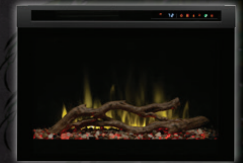

XHD26L

26" x 18-7/8" x 7-1/2" (WxHxD)

66.0 cm x 47.9 cm x 18.9 cm

Optional Driftwood &
River Rock Media Kit
available for the
XHD28G & XHD26G fireboxes
XHDDW-KIT